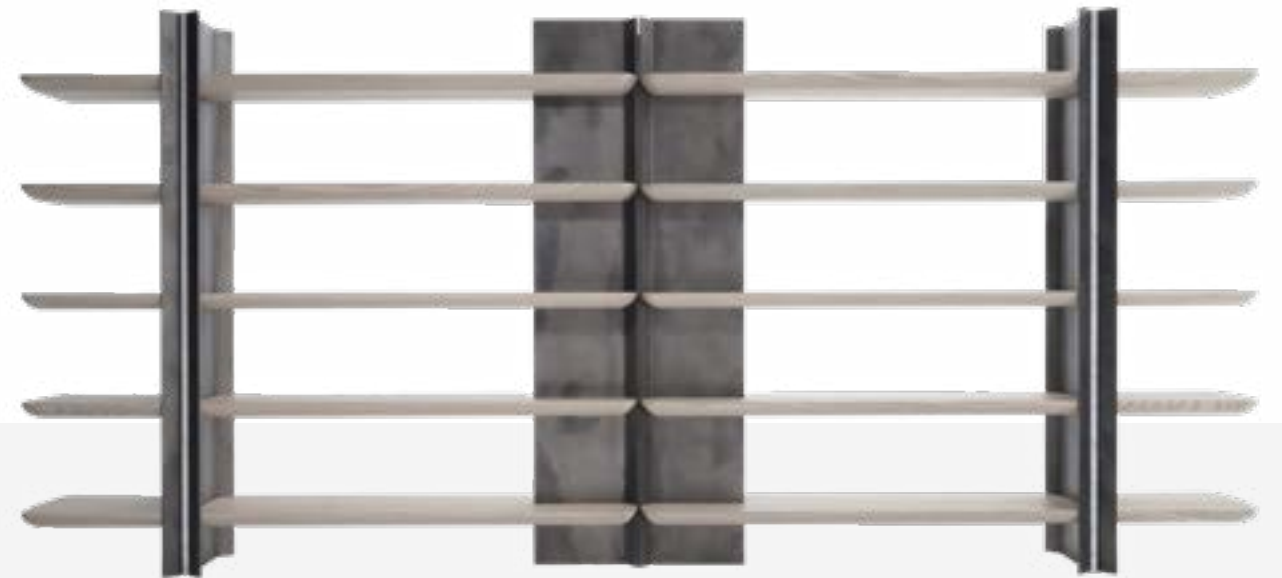

Represents an
eternal discovery

DISCOVERY
BOOKSHELF

W.400 x D.40 x H.180 cm

Designed by **Maurizio Manzoni**