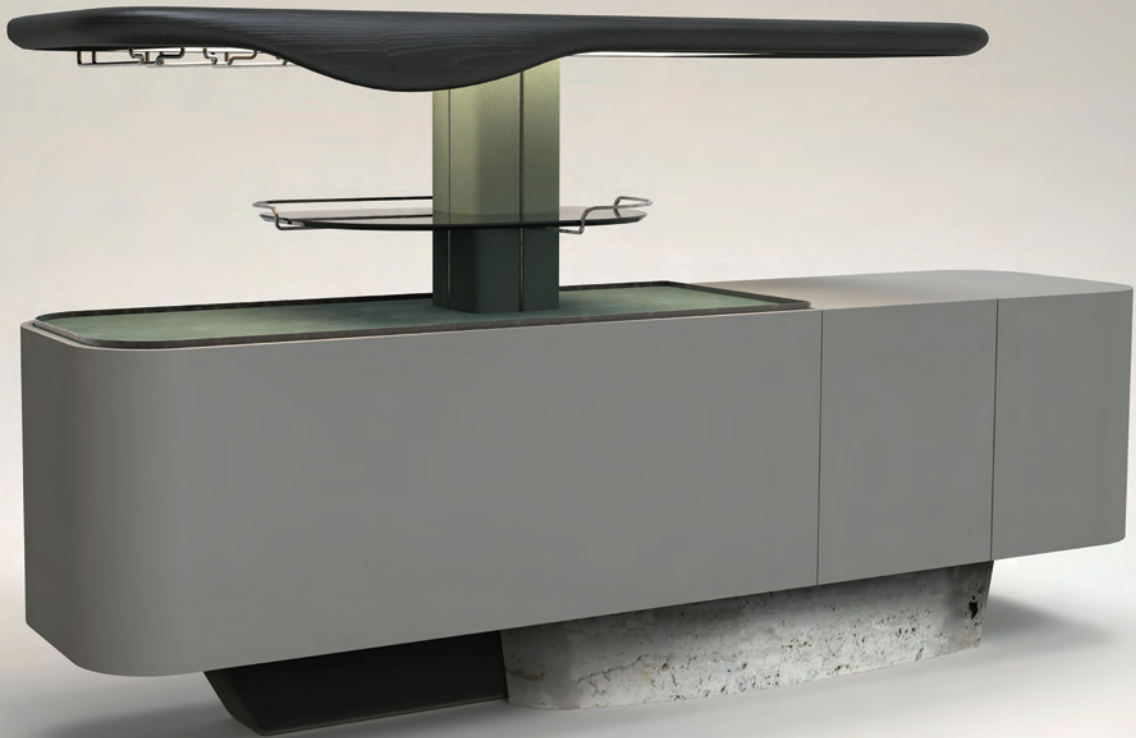

DOLMEN A

SIDEBOARD

W.240 x D.60 x H.74 cm

Designed by **Maurizio Manzoni**

DOLMEN B SIDEBOARD

W.245 x D.60 x H.80 cm

Designed by **Maurizio Manzoni**

Unleash sculptural elegance

With Dolmen Buffet, add a remarkable and stunning addition to any dining room or living space. This extraordinary piece of furniture boasts a body-shaped, gigantic marble or wooden column with legs, giving the impression of an epic masterpiece with its sculptural appearance.

The Dolmen Buffet is a true testament to the artistry and craftsmanship of its designers. The intricate details of the body-shaped leg are expertly crafted and offer a unique aesthetic.

The top of the Dolmen Buffet is made of high-quality wood, providing a beautiful and durable surface to display your favorite decor items or serve dishes. The combination of the wooden top and the sculptural body-shaped column creates a striking contrast for capture by anyone who enters the room.