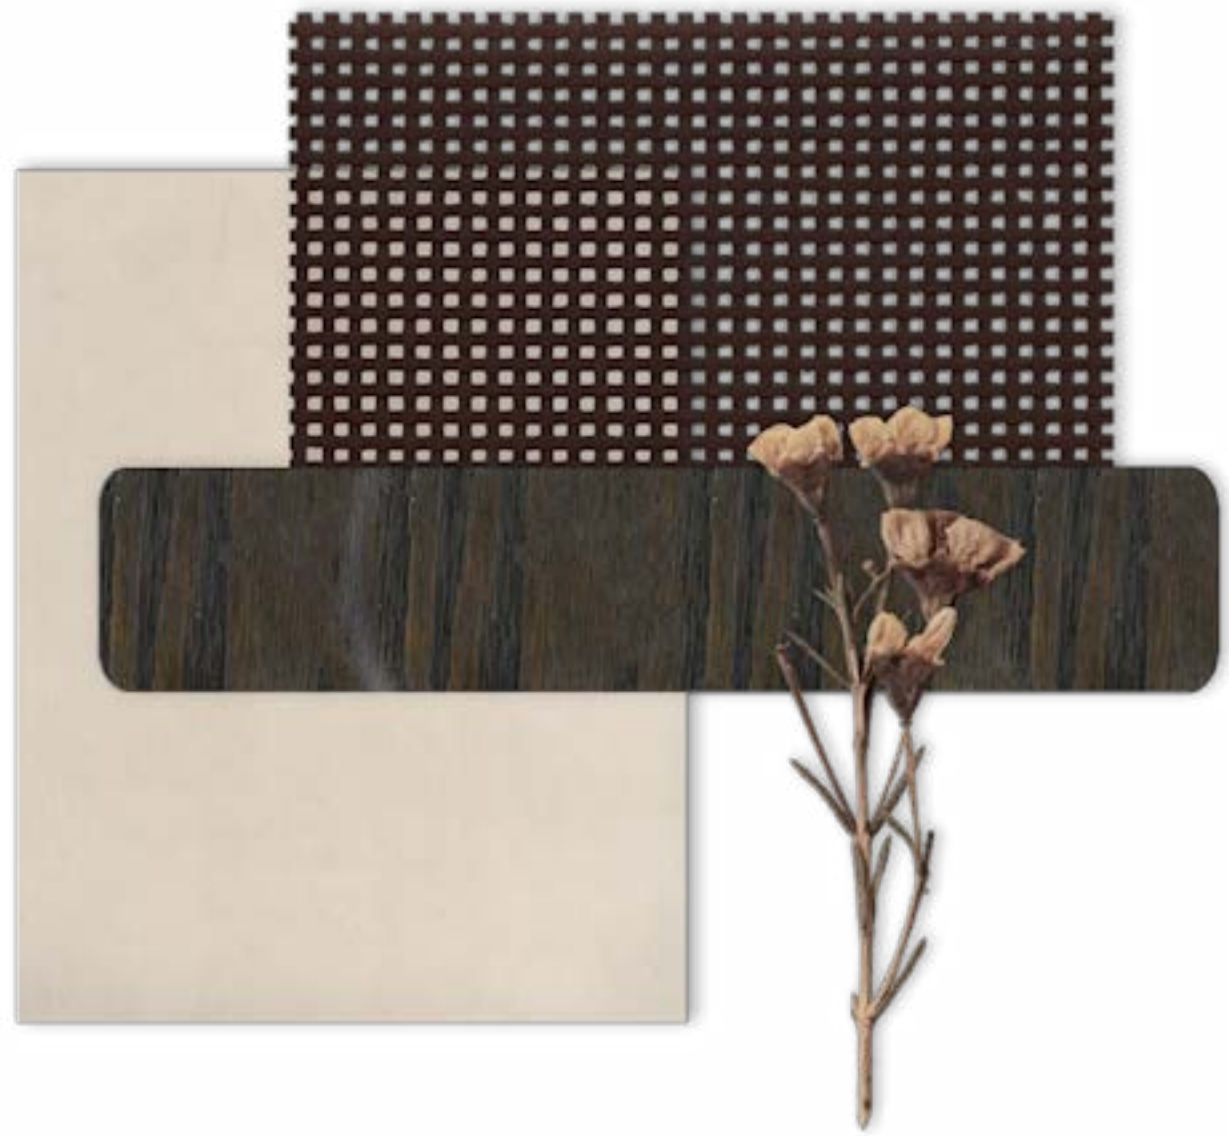

Ode to  
memories

**TOULOUSE**  
LOUNGE CHAIR

W.75 x D.66 x H.74 cm

Designed by **Christophe Pillet**

TOULOUSE LOUNGE CHAIR has a slightly curved, high supportive back and sloping arms with rattan insets. The goose-down cushions are tailored in fabric or leather. Traditionally broad, low seating offers comfort and indulgence. The lightweight structure of the chair provides a highly dynamic use. The solid wood frame and legs showcase a pristine, natural finish with a handful of color options. Quintessential with its casual sophistication, its muted palette adds visual softness to its relaxing silhouette. Suitable for residential, hospitality and office use.